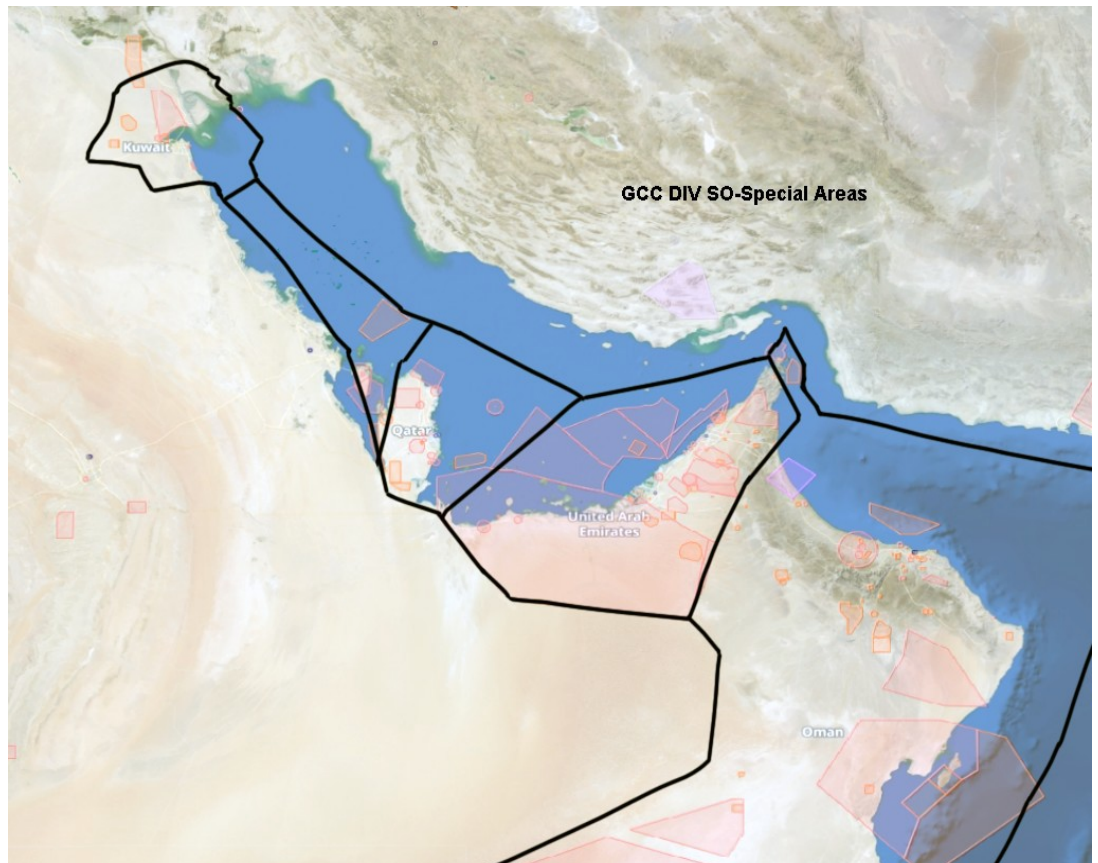

use by SO flights only	0550449.32E 243429.76N 0551331.68E	GND	IVAO users).
DANGER AREA OMD 25 AL-THOGABAH	Reserved and designated for exclusive use by SO flights only	9 NM RADIUS OF 233158.05N 0550003.87E 233617.55N 0550837.40E to 232854.30N 0551406.69E to 233158.05N 0550003.87E	12000FT - GND	By NOTAM (on email request at least 72 hours in advance from IVAO users).
DANGER AREA OMD 26 DUBAI / URQUB DHAREE	Reserved and designated for exclusive use by SO flights only	245533N 0553052E 245534N 0553308E 245513N 0553453E 245402N 0553638E 245200N 0553500E 245129N 0553315E 245149N 0553151E 245312N 0553005E 245533N 0553052E	13000FT - GND	By NOTAM (on email request at least 72 hours in advance from IVAO users).
DANGER AREA OTD 26 Bir Zirkit	Reserved and designated for exclusive use by SO flights only	Radius 5 NM OF 53000.00N 0505200.00E	3500FT - GND	By NOTAM (on email request at least 72 hours in advance from IVAO users).

[Link](#)

XG SO Special Areas.